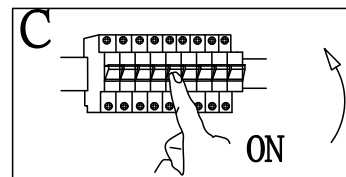

rabalux®

B

- 1426
- 1427
- 5698
- 2130
- 2131
- 5445
- 5446
- 5449
- 5450
- 3254

1.IR Remote control

- ① Turn off
- ② Turn on
- ③ Brightness +
- ④ Change colour temperature
- ⑤ Color Temperature -
- ⑥ Color Temperature +
- ⑦ Brightness -
- ⑧ Cold White
- ⑨ Warm White
- ⑩ Natural White
- ⑪ Night Light Mode
- ⑫ Auto turn off after 30 Mins