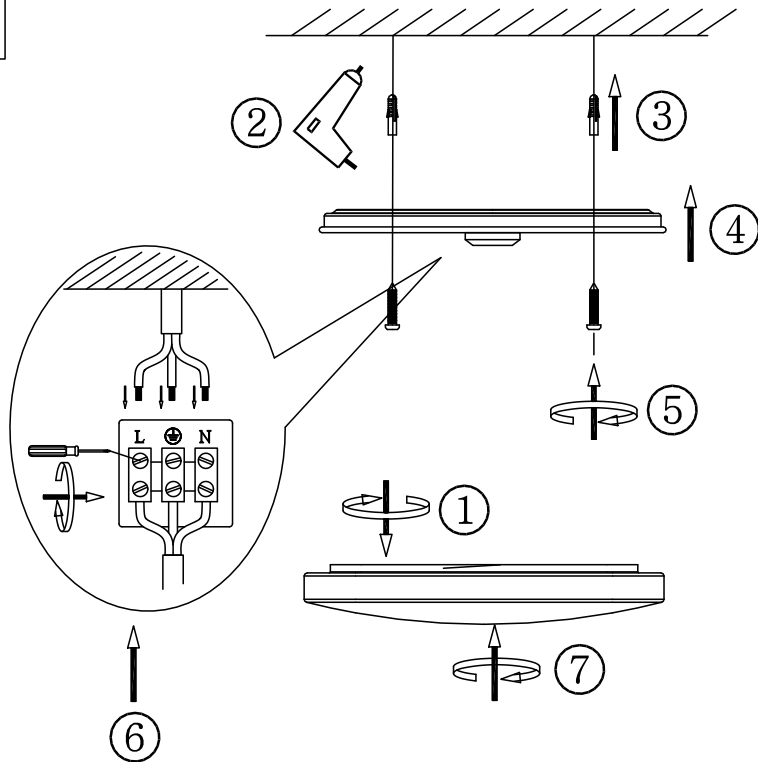

rabalux®

B

- 1426
- 1427
- 5698
- 2130
- 2131
- 5445
- 5446
- 5449
- 5450
- 3254

1.IR Remote control

- ① Turn off
- ② Turn on
- ③ Brightness +
- ④ Change colour temperature
- ⑤ Color Temperature -
- ⑥ Color Temperature +
- ⑦ Brightness -
- ⑧ Cold White
- ⑨ Warm White
- ⑩ Natural White
- ⑪ Night Light Mode
- ⑫ Auto turn off after 30 Mins